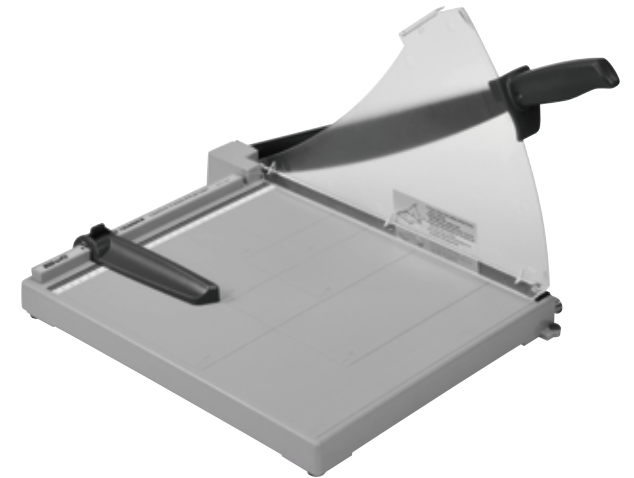

Plastic Paper Guillotine

Operating Instructions

BEFORE USING THIS PRODUCT, READ, UNDERSTAND, AND FOLLOW THESE INSTRUCTIONS.

FOR INDOOR USE ONLY

IMPORTANT SAFEGUARDS

- **Read all instructions before using.**
- This product is not intended for use by children. Keep product out of the reach of children and pets.
- This product is intended for use in trimming paper. Do not use the product for any other purpose.
- Keep loose items (e.g., hands, fingers, jewelry, clothing, neckties, etc.) away from the blade to avoid personal injury or damage to the product.
-  To avoid damage to the product
 - Remove paper clips and staples from items before trimming paper.
 - Never lubricate the cutting blade.
 - Do not expose product to water or other liquids.
-  To avoid possible severe personal injury
 - Never operate the trimmer without the safety shield in place
 - Never carry the trimmer by the blade.
 - Never carry the trimmer by the cutting handle.
 - Always ensure the blade lock is secure when the product is not in use.
- Do not attempt to dislodge jammed debris with a pointed object, as personal injury or product damage may occur.
- Always operate the product on a flat, level, steady surface to avoid it overturning.
- Do not hang or wall-mount the product.
- This product is intended for indoor use only. Do not use outdoors.

SAVE THESE INSTRUCTIONS FOR FUTURE REFERENCE

Components description

Performance

Specification	A4	B4	A3
Base size (W x D) in mm	305x350	360x425	360x480
Cutting length(mm)	335	385	440
Cutting capacity sheets(80 gsm)	10	10	10
Clamp	press	press	press
Safety shield	ABS shield	ABS shield	ABS shield
Blade lock	∨	∨	∨
Measuring scale	MM/INCH	MM/INCH	MM/INCH
Format Indication	A6-A4	A6-B4	A6-A3