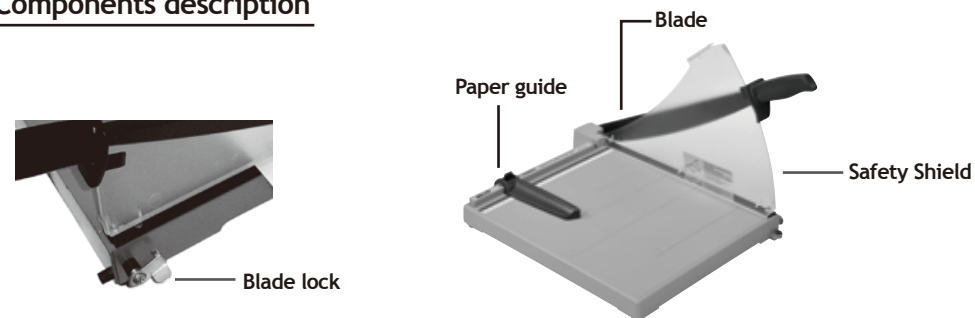

Plastic Paper Guillotine

Operating Instructions

BEFORE USING THIS PRODUCT, READ, UNDERSTAND, AND FOLLOW THESE INSTRUCTIONS.

FOR INDOOR USE ONLY

IMPORTANT SAFEGUARDS

- **Read all instructions before using.**
- This product is not intended for use by children. Keep product out of the reach of children and pets.
- This product is intended for use in trimming paper. Do not use the product for any other purpose.
- Keep loose items (e.g., hands, fingers, jewelry, clothing, neckties, etc.) away from the blade to avoid personal injury or damage to the product.
-  To avoid damage to the product
 - Remove paper clips and staples from items before trimming paper.
 - Never lubricate the cutting blade.
 - Do not expose product to water or other liquids.
-  To avoid possible severe personal injury
 - Never operate the trimmer without the safety shield in place
 - Never carry the trimmer by the blade.
 - Never carry the trimmer by the cutting handle.
 - Always ensure the blade lock is secure when the product is not in use.
- Do not attempt to dislodge jammed debris with a pointed object, as personal injury or product damage may occur.
- Always operate the product on a flat, level, steady surface to avoid it overturning.
- Do not hang or wall-mount the product.
- This product is intended for indoor use only. Do not use outdoors.

SAVE THESE INSTRUCTIONS FOR FUTURE REFERENCE

Components description

Performance

Specification	A4	B4	A3
Base size (W x D) in mm	305x350	360x425	360x480
Cutting length(mm)	335	385	440
Cutting capacity sheets(80 gsm)	10	10	10
Clamp	press	press	press
Safety shield	ABS shield	ABS shield	ABS shield
Blade lock	∨	∨	∨
Measuring scale	MM/INCH	MM/INCH	MM/INCH
Format Indication	A6-A4	A6-B4	A6-A3