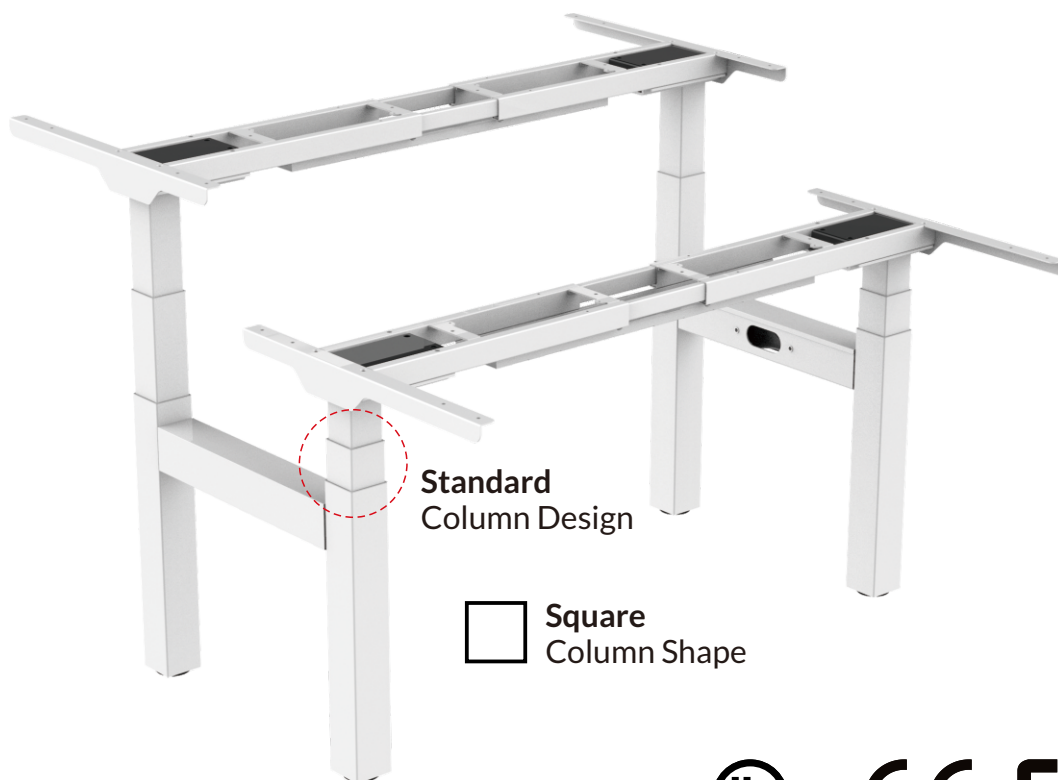

NEW

Height Adjustable Standing Desk Frame

- Dual Benching
- Multi-Options
- Functional

Theodist sit-stand desks are designed to provide users with sit-stand flexibility. Research has shown that sitting too much is not healthy but standing all day while working is also a challenging prospect for many workers. Our height adjustable desks enable a user to effortlessly sit or stand, encouraging healthy movements throughout the day. The open-architecture design offers optimum knee and easy access below the surface. With a clean, universal aesthetic, the height adjustable desk is easily incorporated into any office or home environment.

ET223H(IB)

▪ Dual Benching ▪ Functional

THEODIST LTD
BUSINESS SUPERSTORE

represent models
featured
“Ease of Maintenance”

SPECIFICATIONS

Max. Load Capacity:

275 lbs/125 kg

Speed:

38mm/s

Power Type:

100V-240V

Decibel:

<50dB

Stroke:

25.6"/650mm

Height Range:

22.8"-48.4"/580-1230mm

Recommended Tabletop Dimensions:

47.2"-78.7"/1200-2000mm(Width)

23.6" | 31.5" / 600 | 800mm(Depth)

Frame Color: ■ ■ ■

FEATURES:

- Dual benching unit enables two individual workspace.
- Three programmable memory presets and sit/stand reminder system(Optional).
- Enhanced anti-collision feature(Optional).
- Impeccable protection software, including automatic failure detection.
- Constant speed even overloaded, accurate height adjusted within 2mm error.
- Reliable control system, 100% aging test qualified for the control box.
- Designed and tested to applicable US Energy Star & EU ERP standards.