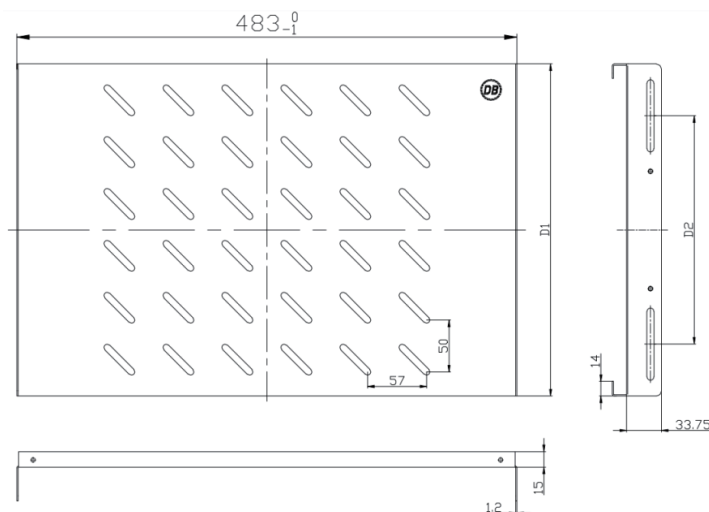

Fixed Shelf - DB Standard Range

DESCRIPTION

This range of shelves are suited to the Standard DB range of cabinets. This product is made from high quality, cold-rolled steel. They comply with 19" device installation standards and they are also suitable for the mounting of various servers, network switching equipment, UPS and video devices up to 100KGS.

SPECIFICATIONS

- Cold rolled steel.
- Complies with 19" device installation standards.
- Weight capacity 100KGS.
- 1.2mm steel thickness.
- Colour: black.

DIMENSIONS

CONFIGURATIONS

PART NUMBER	DESCRIPTION	DEPTH	DEPTH D1	DEPTH D2
SUAFSDB60	330mm Fixed Shelf for 600mm Deep Standard Racks only	600MM	320MM	220MM
SUAFSDB80	530mm Fixed Shelf for 800mm Deep Standard Racks only	800MM	520MM	420MM
SUAFSDB100	730mm Fixed Shelf for 1000mm Deep Standard Racks only	1000MM	720MM	620MM