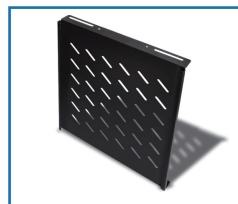

Fixed Shelf - DB Standard Range

DESCRIPTION

This range of shelves are suited to the Standard DB range of cabinets. This product is made from high quality, cold-rolled steel. They comply with 19" device installation standards and they are also suitable for the mounting of various servers, network switching equipment, UPS and video devices up to 100KGS.

SPECIFICATIONS

- Cold rolled steel.
- Complies with 19" device installation standards.
- Weight capacity 100KGS.
- 1.2mm steel thickness.
- Colour: black.

DIMENSIONS

CONFIGURATIONS

PART NUMBER	DESCRIPTION	DEPTH	DEPTH D1	DEPTH D2
SUAFSDB60	330mm Fixed Shelf for 600mm Deep Standard Racks only	600MM	320MM	220MM
SUAFSDB80	530mm Fixed Shelf for 800mm Deep Standard Racks only	800MM	520MM	420MM
SUAFSDB100	730mm Fixed Shelf for 1000mm Deep Standard Racks only	1000MM	720MM	620MM