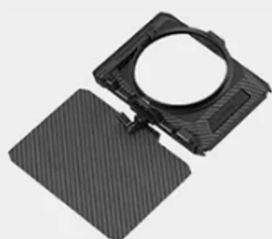

Mini Matte Box

Maximize Your Creation

www.theodist.com

What's Included (ID: 3196)

Mini Matte Box

Filter Frame (4x5.65")

Adapter Ring
(Φ77-95mm)

Adapter Ring
(Φ82-95mm)

Adapter Ring
(Φ67-95mm)

Adapter Ring
(Φ72-95mm)

Parameters:

Product Dimensions:

176 x 137 x 42.7mm

Package Dimensions:

228 x 170 x 72.5mm

Product Weight:

125 ± 5g

(no adapter ring, no filter frame)

Package Weight:

470 ± 5g

Materials:

AL6061 + PC + Carbon fiber

Dedicated Filter Frame

Multi-point protection ✓ No fingerprints ✗ With fingerprints