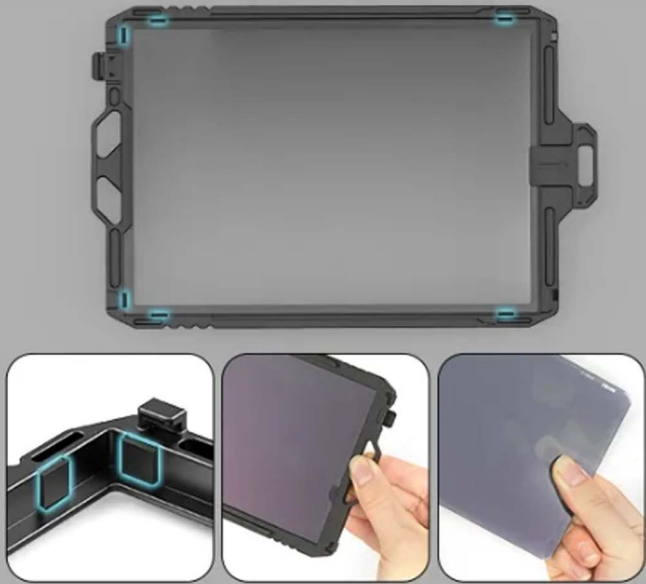

125 ± 5g

(no adapter ring, no filter frame)

Package Weight:

470 ± 5g

Materials:

AL6061 + PC + Carbon fiber

Dedicated Filter Frame

Multi-point protection ✓ No fingerprints ✗ With fingerprints

Different Types of Filter, Used Together

Supports simultaneously multiple plug - in filters and a circular filter, achieving quick assembly and disassembly

* Maximum filter size ≤ 92.5mm

Strong Compatibility

Without adapter ring
Attached directly to 95mm lens

With adapter ring

Buy separately (ID: 3383)

Compatibility:

- ① Standard Φ 52/55/58/62/67/72/77/82/86mm lens
- ② Circular filters with the outer diameter up to Φ 92.5mm
- ③ Compatible with Φ 52/55/58/62/67/72/77/82/86-95mm adapter rings
- ④ Compatible with rectangular filters with thickness of 4mm and size of 4 x 5.65"