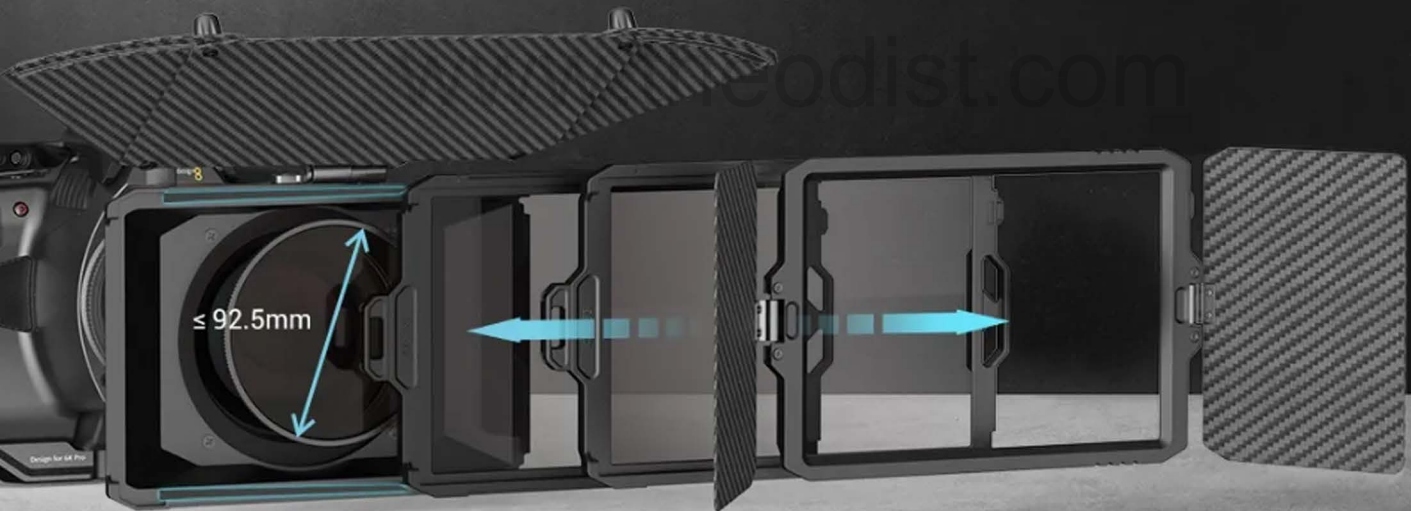

* Maximum filter size ≤ 92.5mm