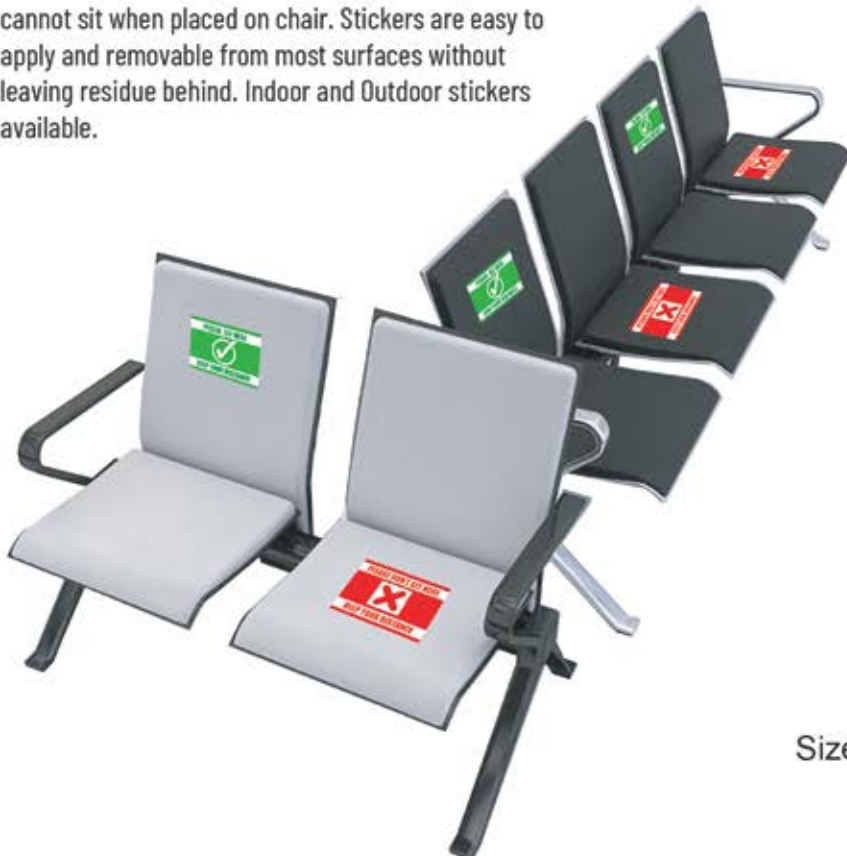

580(H) x 650(W)mm

CS008

300(H) x 450(W)mm

CS009

STICKER SIGNS

Printed in Vinyl Sticker, suitable for windows, mirrors, counter tops, walls and doors and other flat surface area. Custom sizes available.

SS001

SS008

300(H) x 450(W)mm

SSS009

SNAP FRAMES SIGNS

Snap frames allows you to easily change artwork.
Lightweight, low profile and easy to install.

Available Sizes:

A0SNAP	A0 Snap Frame (1189 mm x 841 mm)
A1SNAP	A1 Snap Frame (841 mm x 594 mm)
A2SNAP	A2 Snap Frame (595 mm x 420 mm)
A3SNAP	A3Snap Frame (420 mm x 297 mm)
A4SNAP	A4 Snap Frame (297 mm x 210 mm)

Available Designs:

CHAIR STICKER SIGNS

This Chair Sticker Signs will guide where they can and cannot sit when placed on chair. Stickers are easy to apply and removable from most surfaces without leaving residue behind. Indoor and Outdoor stickers available.