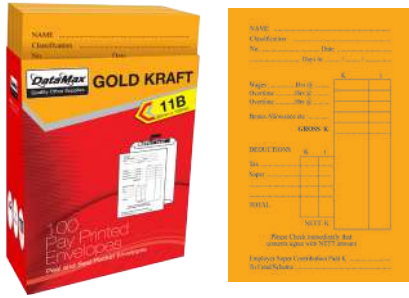

PLAIN WHITE ENVELOPES

Datamax Peel & Seal White Envelopes, 80gsm.

CODE above

- #65210, DL, 110 x 220mm, Booklet. Pack of 100. Fits A4 Folded Twice.
- #65211, DL, 110 x 220mm, Booklet. Pack of 10. Fits A4 Folded Twice.
- #65245, 11B, 90 x 145mm, Booklet. Tray of 100.

WINDOW & AIRMAIL ENVELOPES

Datamax Peel & Seal Envelopes, 80gsm.

CODE above

- #65220, DL, 110 x 220mm, Booklet. Tray of 100. 44 x 90mm Window.
- #65223, DLX, 120 x 235mm Booklet. Pack of 100. 44 x 90mm Window.
- #65225, DL, 110 x 220mm, Booklet. Tray of 100. 28 x 95mm Window.
- #65200, DL, 110 x 220mm, Booklet. Pack of 100, Airmail.
- #65201, DL, 110 x 220mm, Booklet. Pack of 10, Airmail.

WHITE KRAFT ENVELOPES

Datamax Peel & Seal White Kraft Envelopes, 100gsm.

CODE above

- #65155, B5, 178 x 254mm, Pocket, Pack of 100.
- #65156, B5, 178 x 254mm, Pocket, Pack of 10.
- #65230, C4, 229 x 324mm, Pocket, Cartridge. Pack of 100. For Flat A4.
- #65231, C4, 229 x 324mm, Pocket, Cartridge. Pack of 10. For Flat A4.
- #65240, C6, 114 x 162mm, Booklet, Cartridge. Tray of 100. For invitations/Cards.

PAY ENVELOPES

DataMax Printed Pay Envelope
11B, 145 x 90mm, Pocket, Tray of 100.

CODE 3805216

SEED ENVELOPES

Peel & Seal Goldkraft Seed Envelopes, 105gsm.

- #42303, No.3 Seed Envelope.
Pocket 95 x 55mm 50/pkt.
- #42304, No.4 Seed Envelope.
Pocket 109 x 60mm 50/pkt.
- #42305, No.5 Seed Envelope.
Pocket 120 x 70mm 50/pkt.